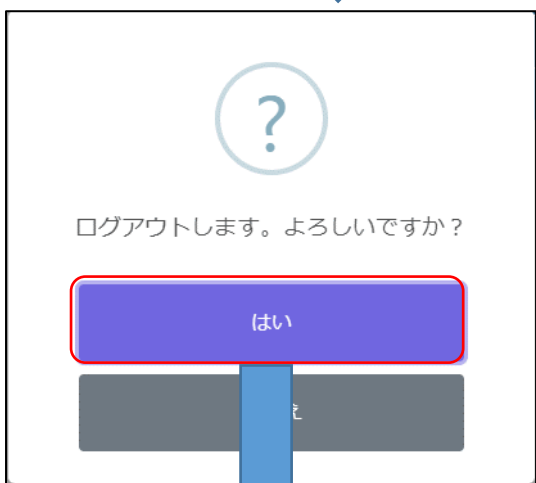

LOGOUT

STEP 1

On the My Page screen, the Menu button.

Select Logout.

A confirmation message will be displayed, so select "Yes" to log out and return to the login screen.

ID

パスワード

[パスワードを忘れた方はこちら](#)