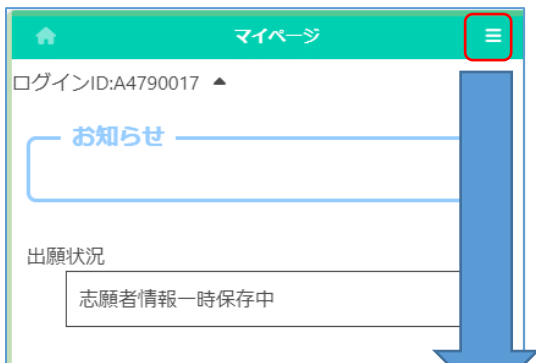

LOGOUT

STEP 1

On the My Page screen, the Menu button.

Select Logout.

A confirmation message will be displayed, so select "Yes" to log out and return to the login screen.

ID

パスワード

[パスワードを忘れた方はこちら](#)