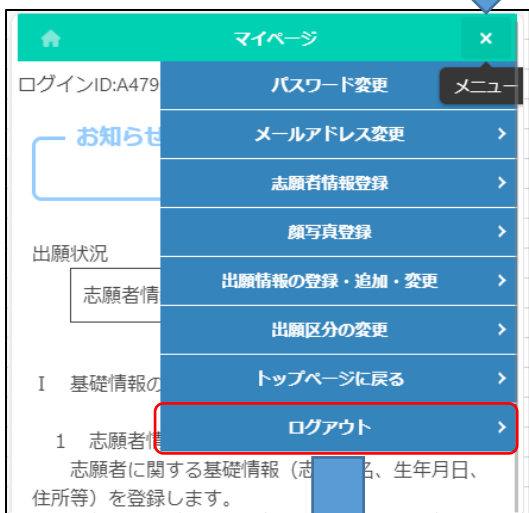

LOGOUT

STEP 1

On the My Page screen, the Menu button.

Select Logout.

A confirmation message will be displayed, so select "Yes" to log out and return to the login screen.

ID

パスワード

[パスワードを忘れた方はこちら](#)